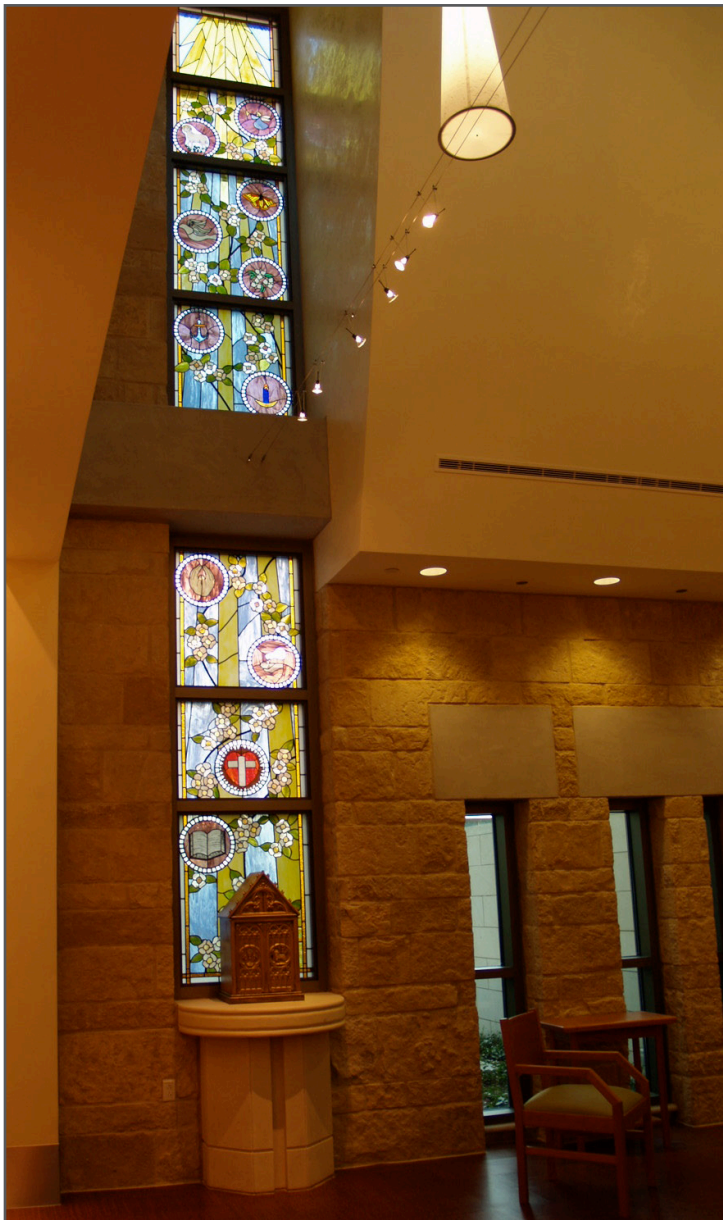

ENVISION
COLLABORATE
DESIGN
DELIVER

MAXWELL CHAPEL
CHILDREN'S MEDICAL CENTER
Austin, Texas

Tabernacle and Stained Glass

MAXWELL CHAPEL
CHILDREN'S MEDICAL CENTER
Austin, Texas
Children's Chapel, Seton Children's Hospital

Baptismal Font

We were asked as liturgical consultants to design the Children's Chapel in the new Seton Children's Hospital.

Working with the Daughters of Charity we developed the space allocated for the chapel. The simple octagonal design of the furniture is appropriate for Mass as well as the many religious groups who will worship in the chapel.

The symbols of hope and love in the stained glass should comfort all who come to pray.

Address: 3305 Northland Dr
Austin, TX

Liturgical Furnishings
Budget: \$ 70,000
Completed: 2007